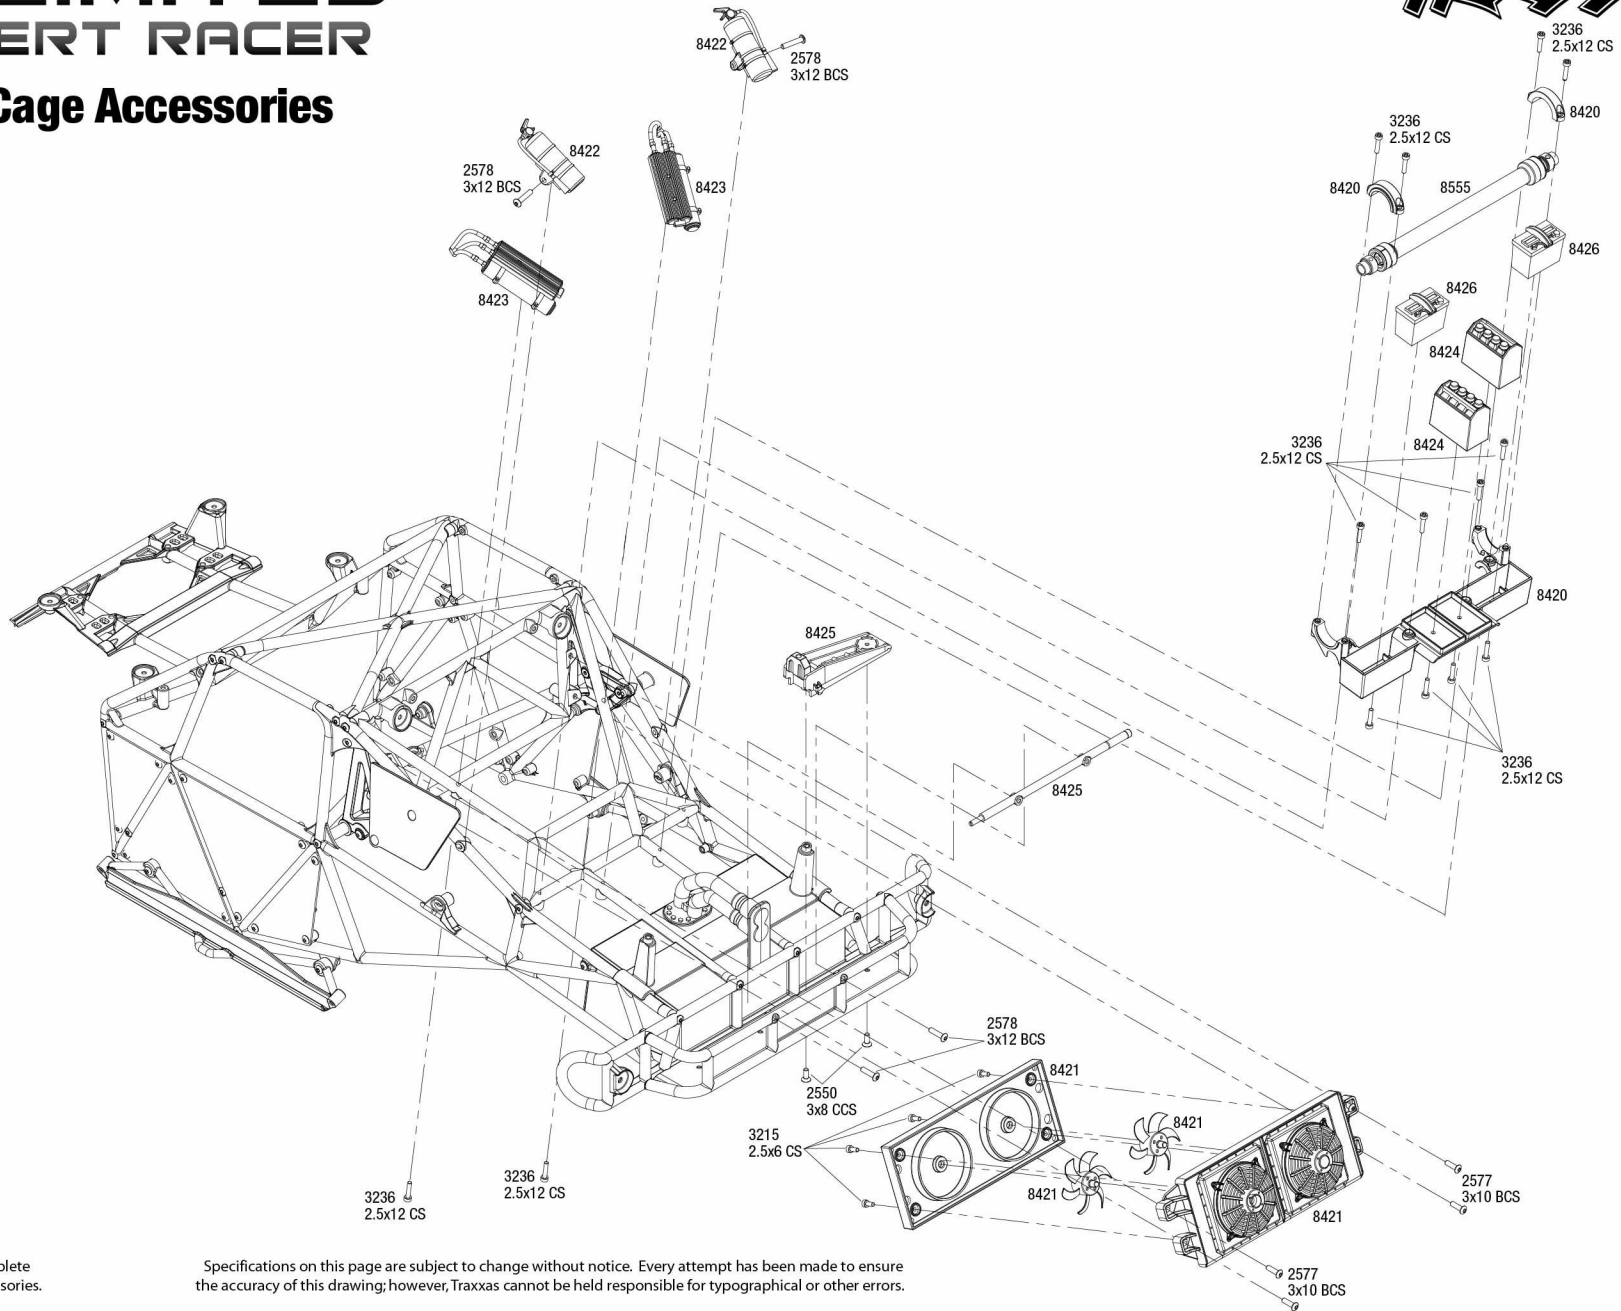

# UNLIMITED DESERT RACER

## Roll Cage Accessories

REV 180319-R02  
See Parts List for a complete  
listing of optional accessories.

Specifications on this page are subject to change without notice. Every attempt has been made to ensure the accuracy of this drawing; however, Traxxas cannot be held responsible for typographical or other errors.