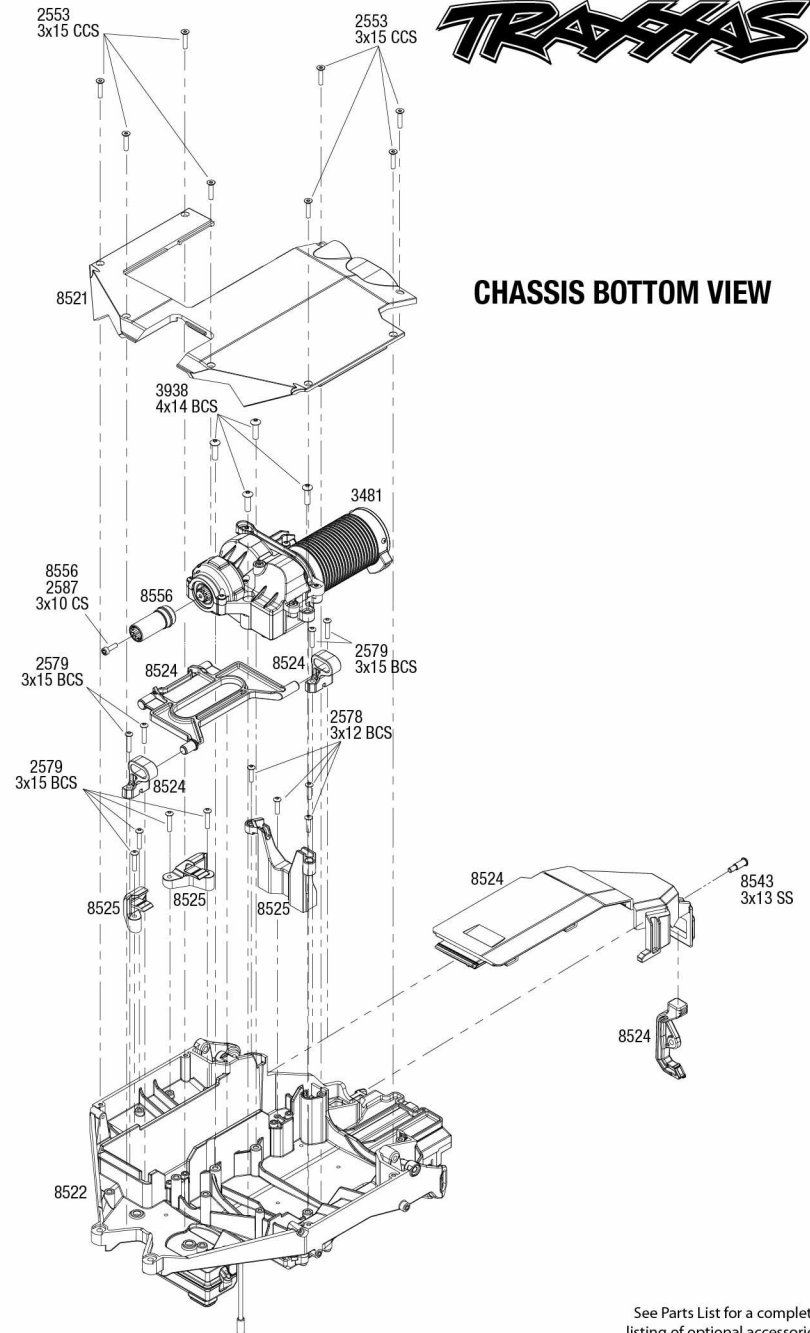

UNLIMITED DESERT RACER

Chassis Assembly

CHASSIS TOP VIEW

CHASSIS BOTTOM VIEW

REV 180319-R02
Specifications on this page are subject to change without notice. Every attempt has been made to ensure the accuracy of this drawing; however, Traxxas cannot be held responsible for typographical or other errors.

See Parts List for a complete listing of optional accessories.