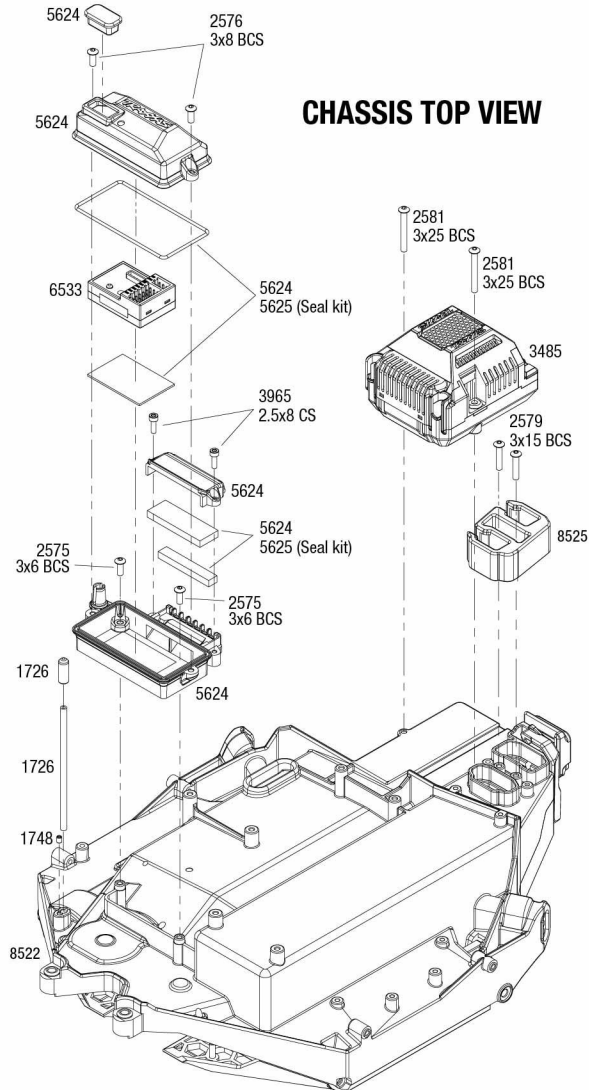

UNLIMITED DESERT RACER

Chassis Assembly

CHASSIS TOP VIEW

CHASSIS BOTTOM VIEW

REV 180319-R02
Specifications on this page are subject to change without notice. Every attempt has been made to ensure the accuracy of this drawing; however, Traxxas cannot be held responsible for typographical or other errors.

See Parts List for a complete listing of optional accessories.