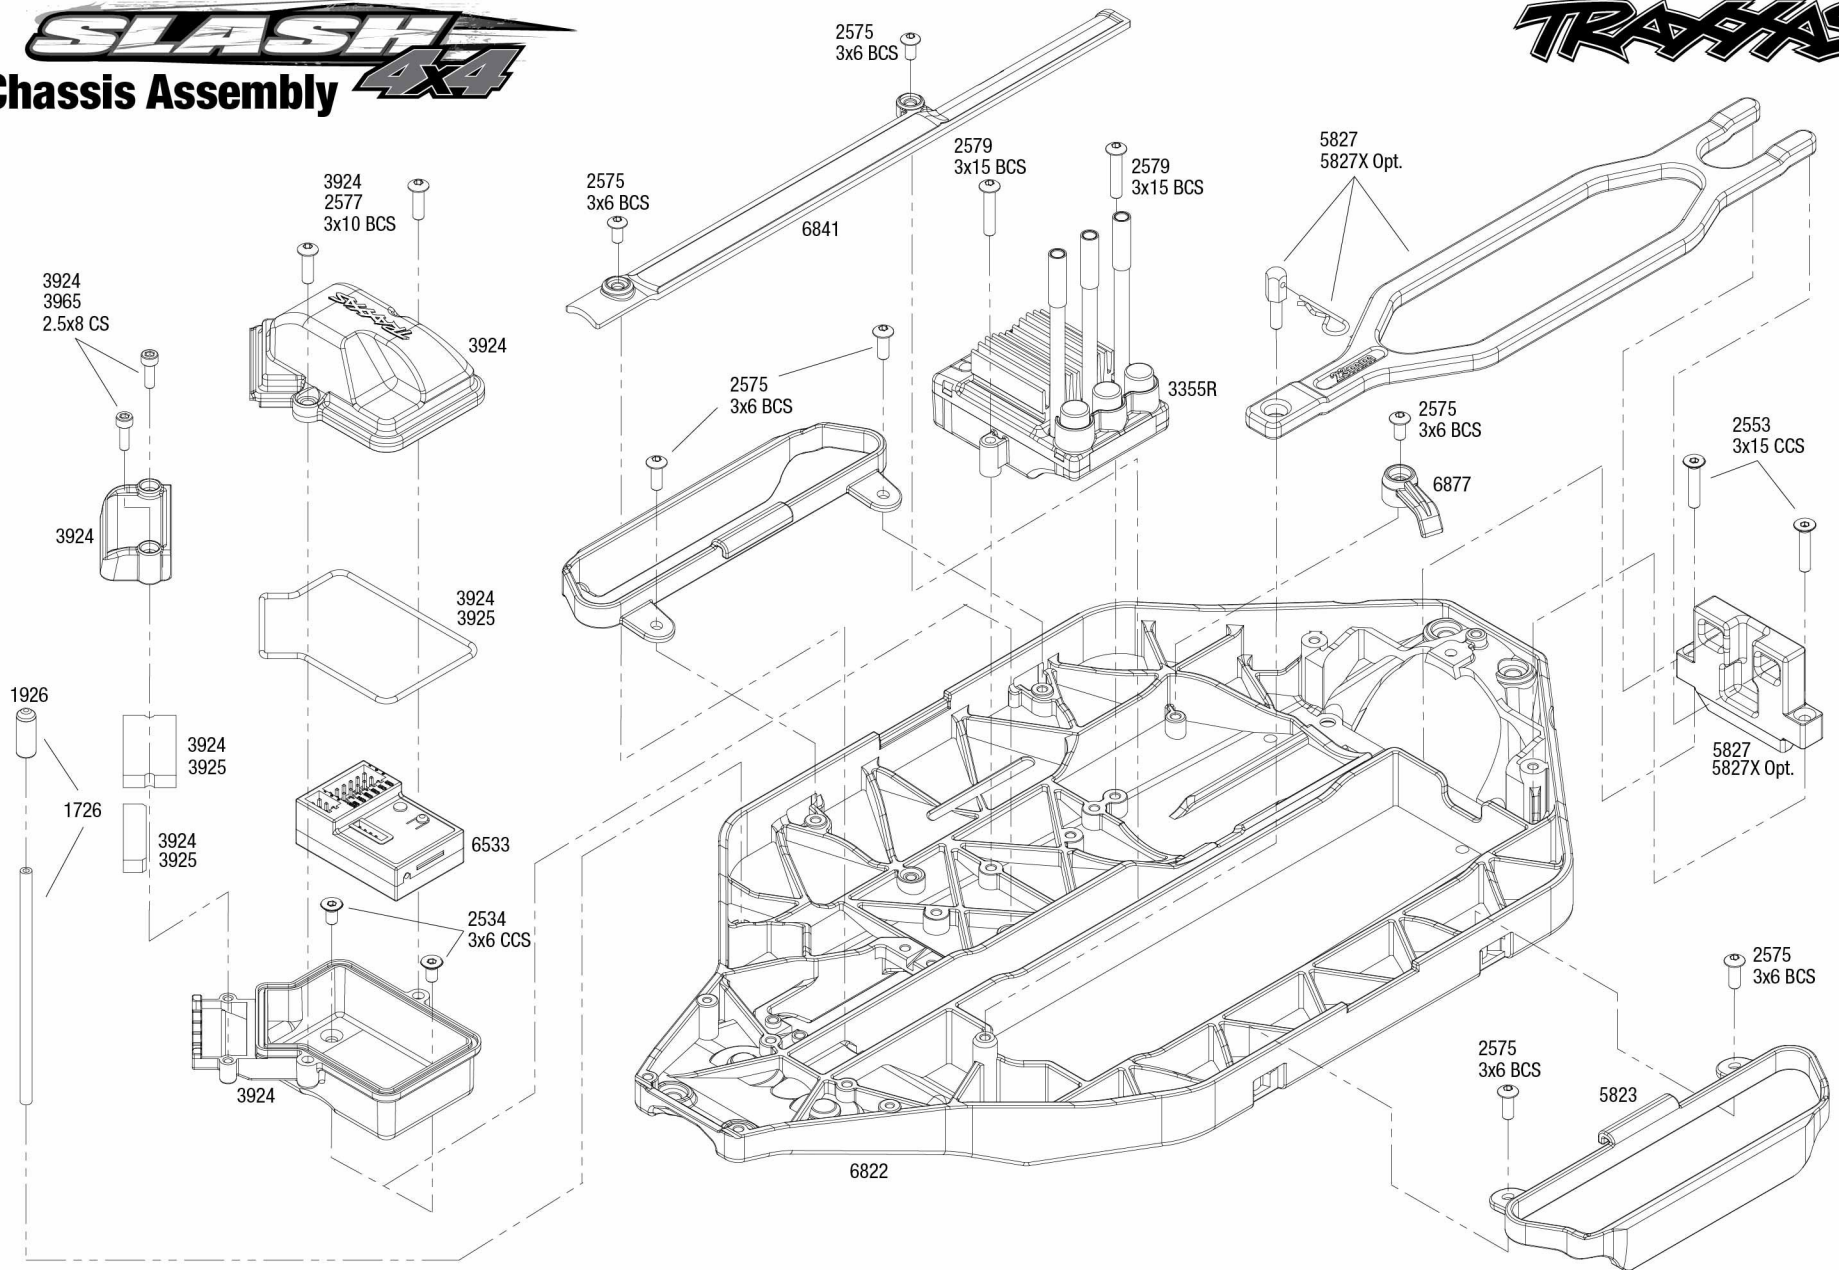

STASH 4x4

Chassis Assembly

TRAXXAS

Specifications on this page are subject to change without notice. Every attempt has been made to ensure the accuracy of this drawing, however Traxxas cannot be held responsible for typographical or other errors.

See Parts List for a complete listing of optional accessories.

REV 180118-R02