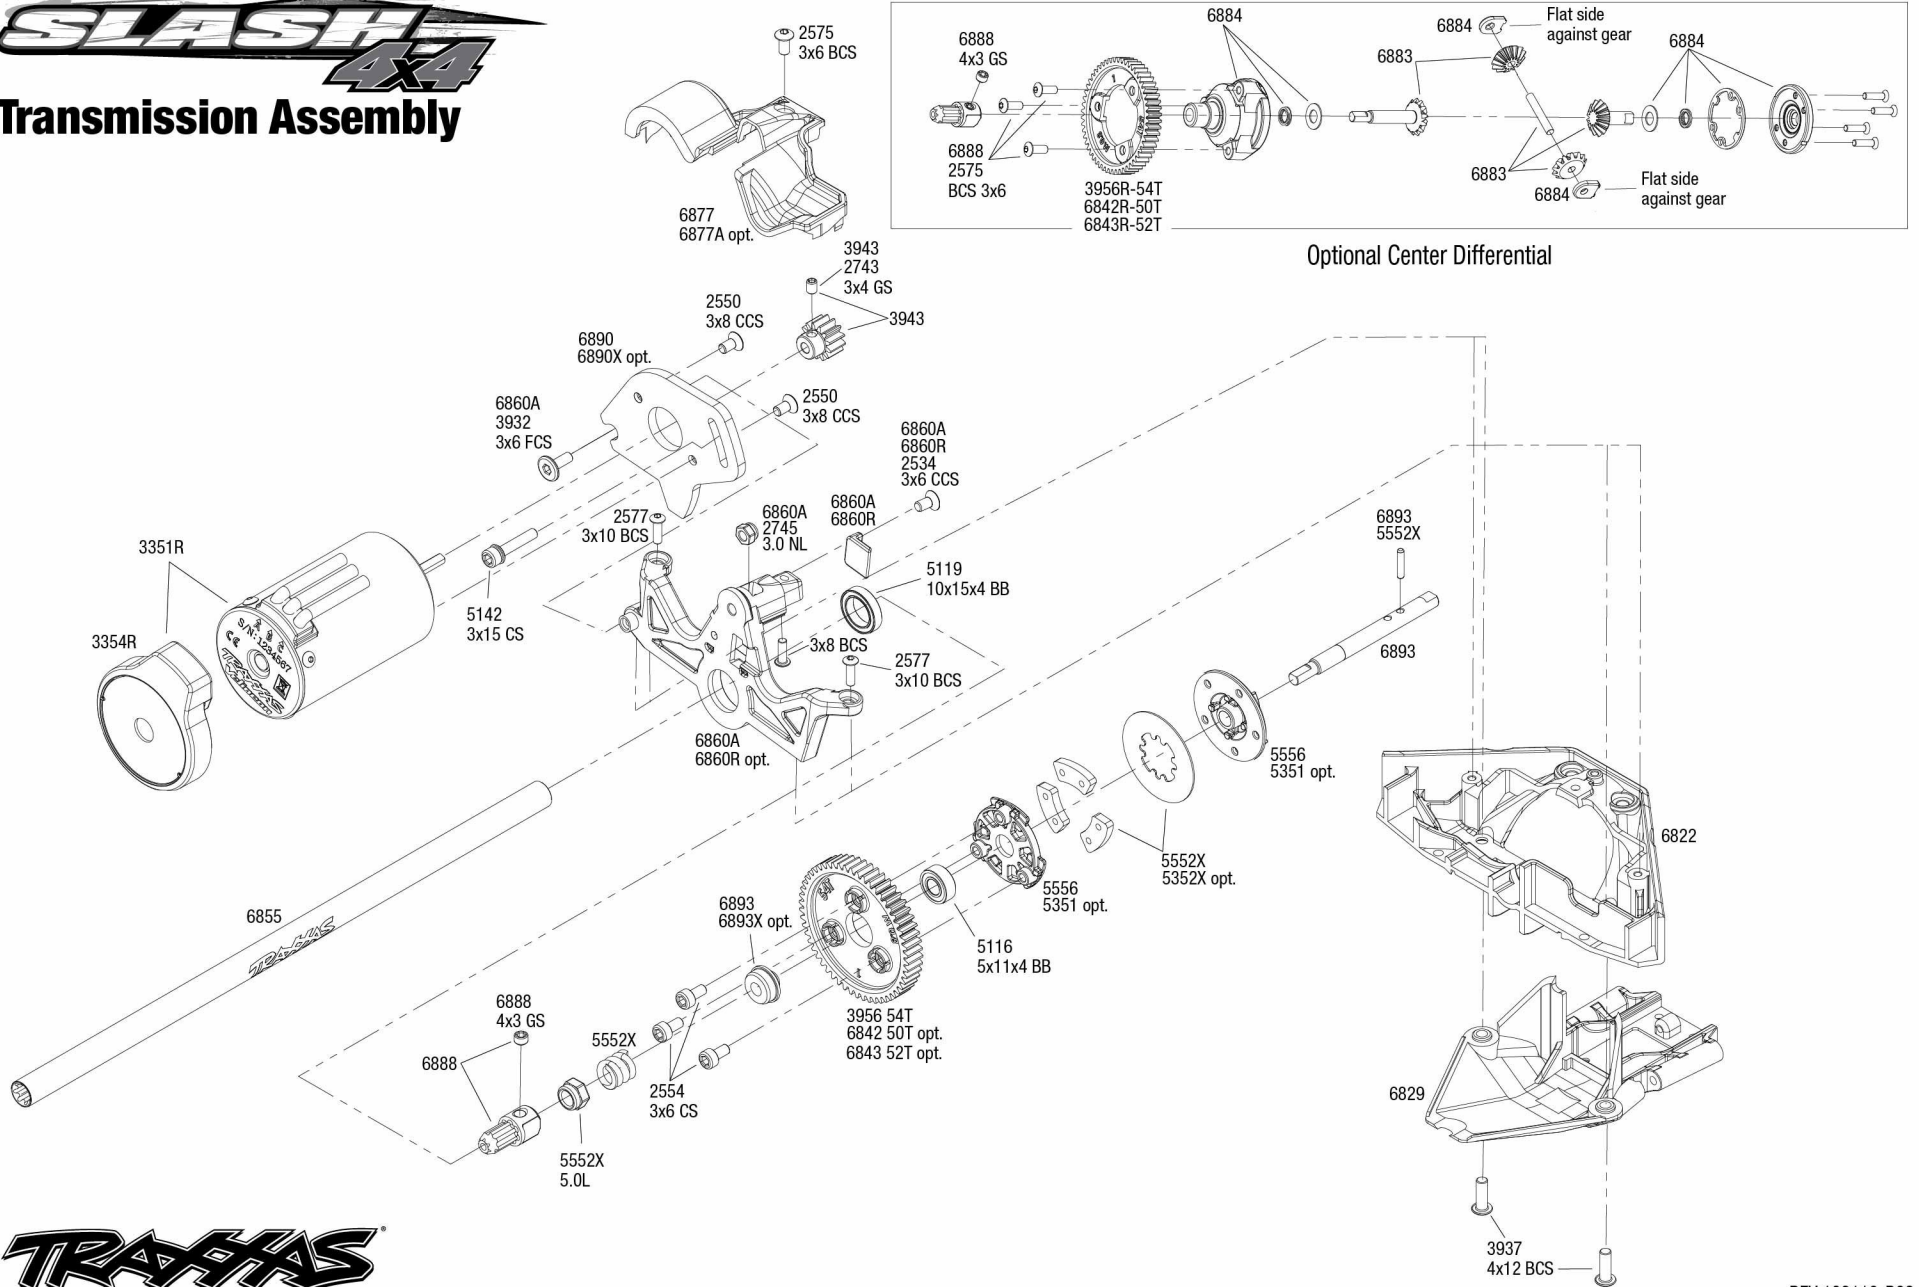

SLASH 4x4

Transmission Assembly

See Parts List for a complete listing of optional accessories.

REV 180118-R02
 Specifications on this page are subject to change without notice. Every attempt has been made to ensure the accuracy of this drawing, however Traxxas cannot be held responsible for typographical or other errors.