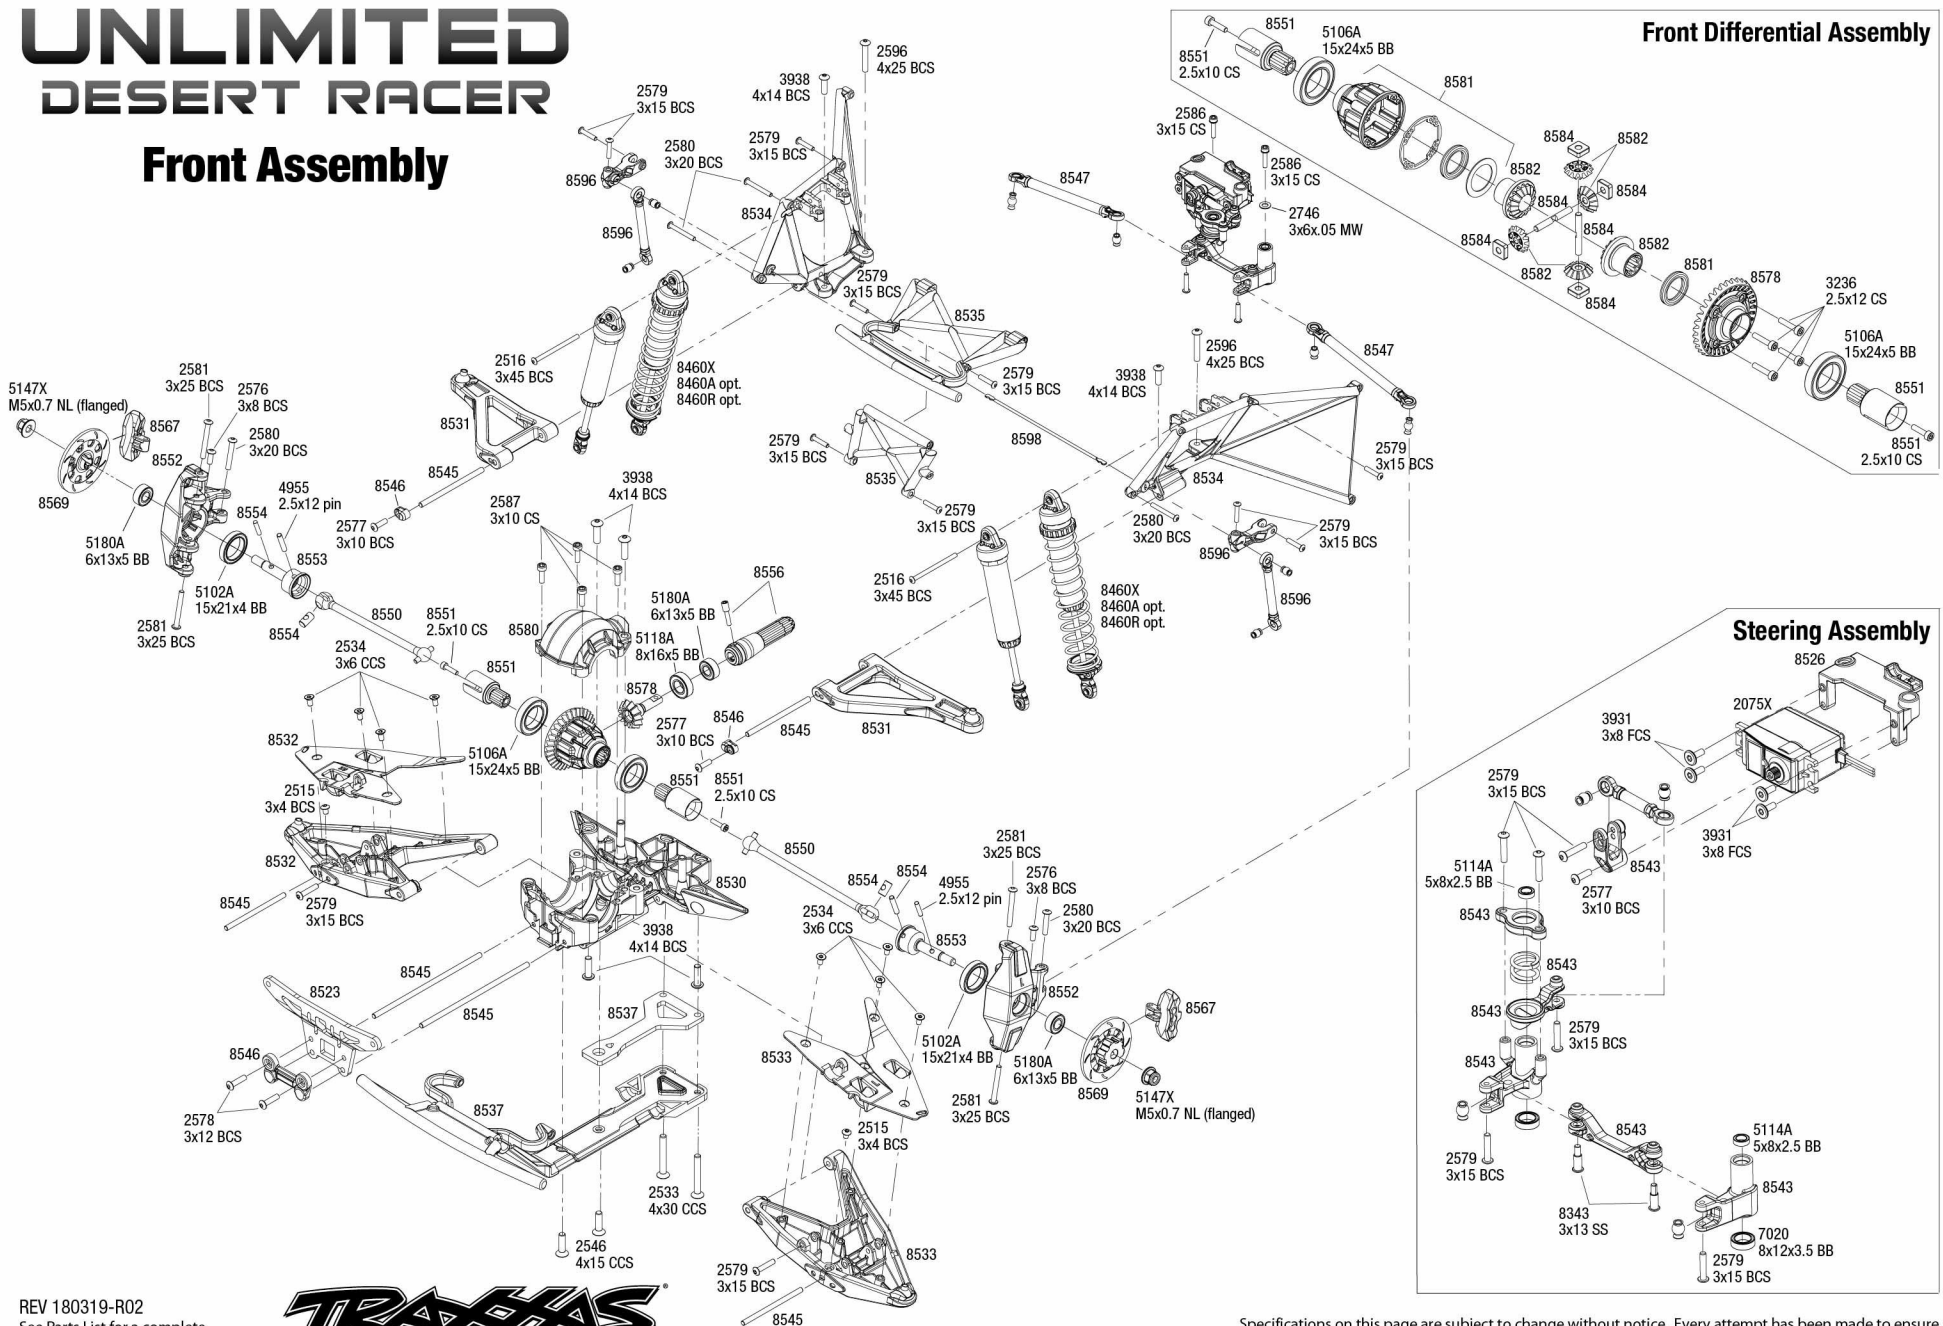

UNLIMITED DESERT RACER

Front Assembly

Front Differential Assembly

Steering Assembly

REV 180319-R02
See Parts List for a complete
listing of optional accessories.

Specifications on this page are subject to change without notice. Every attempt has been made to ensure the accuracy of this drawing; however, Traxxas cannot be held responsible for typographical or other errors.