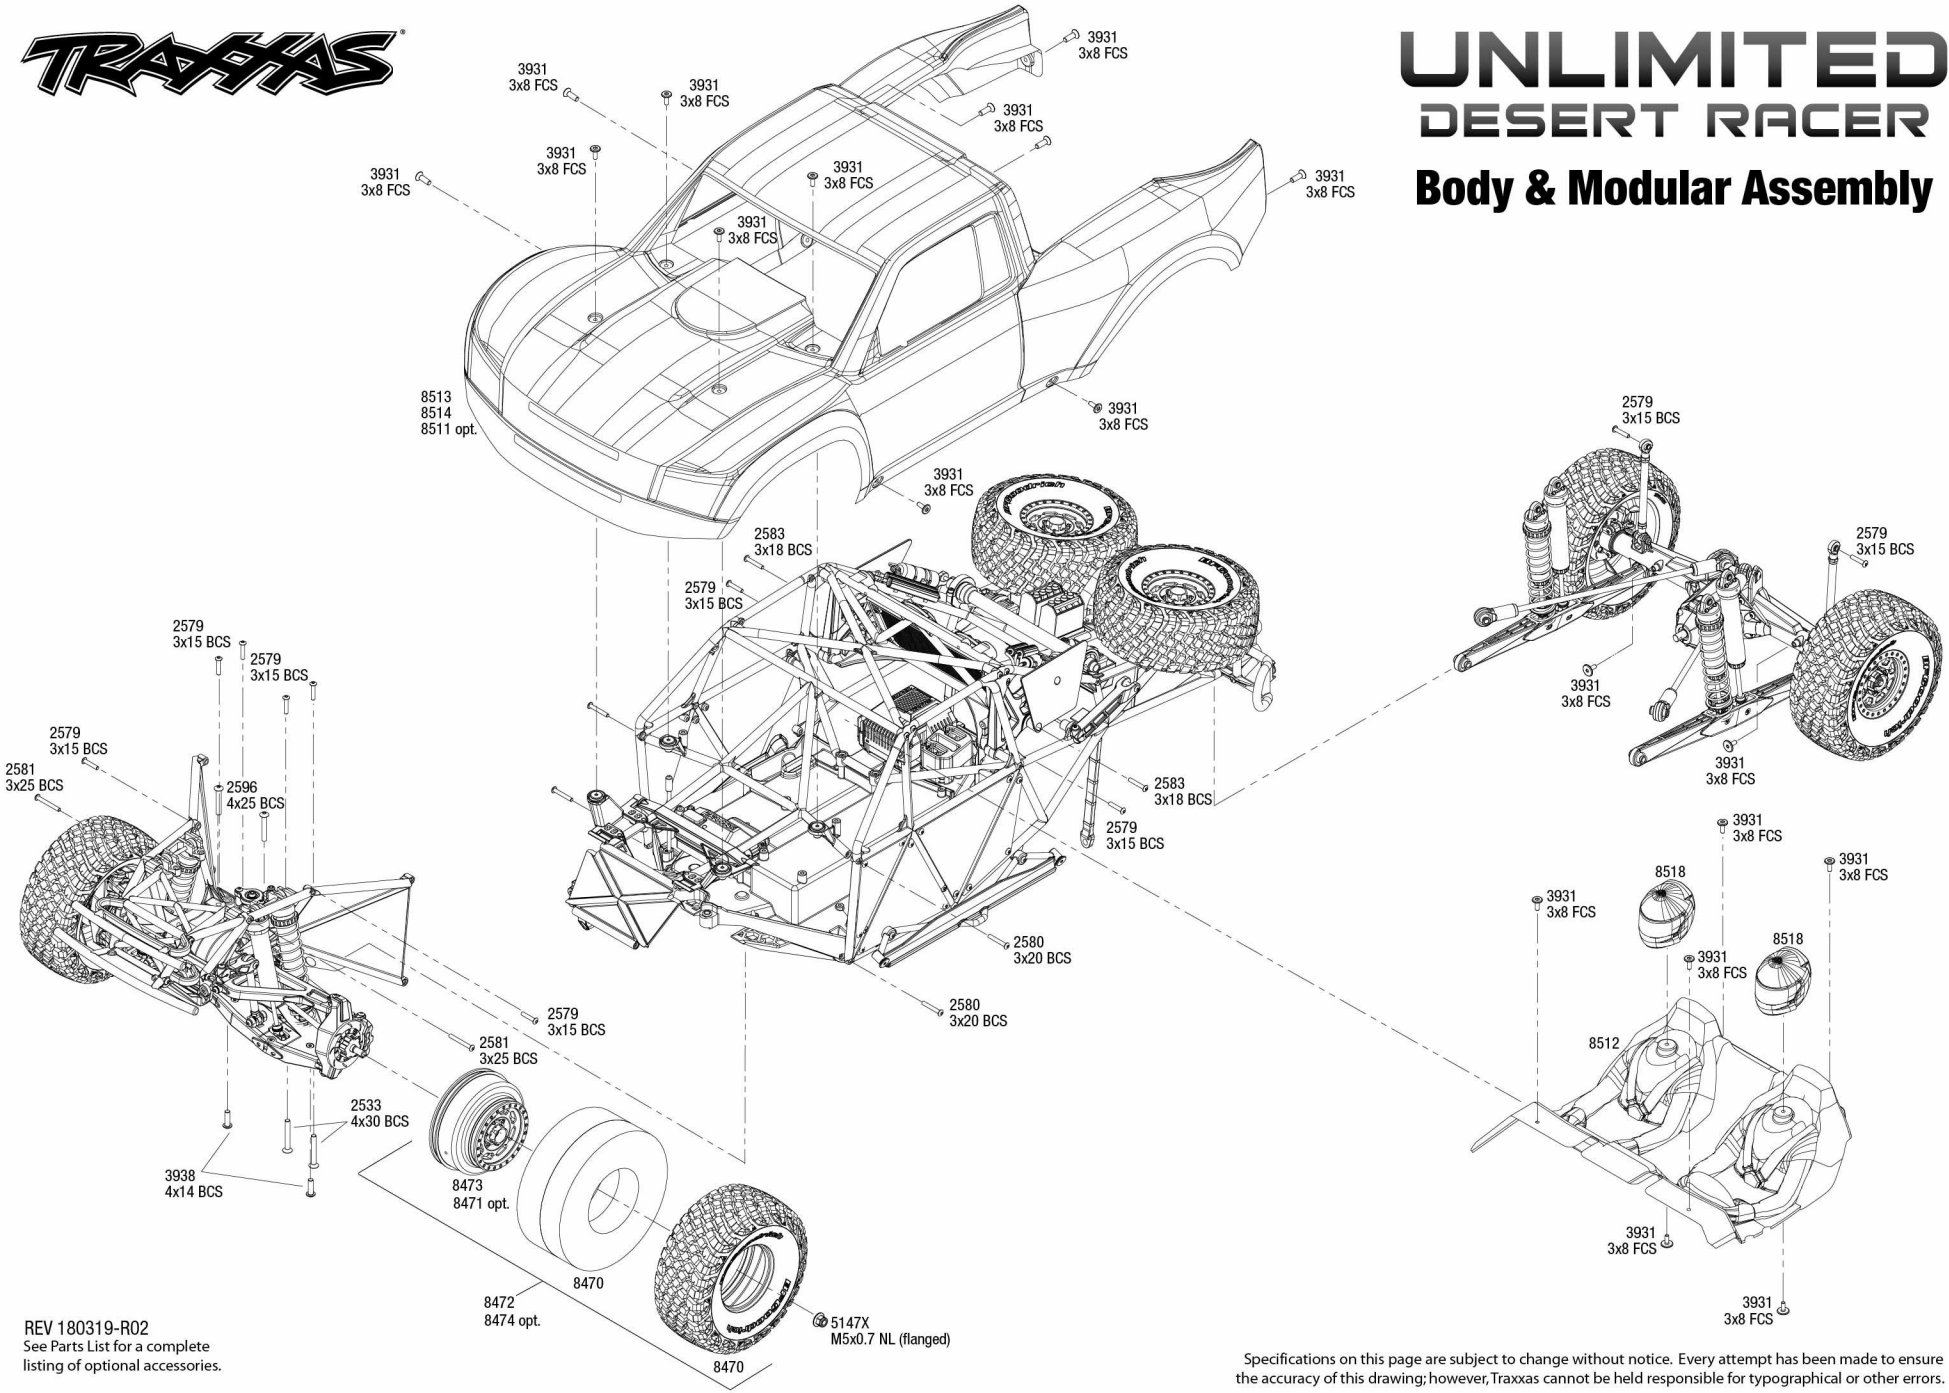

UNLIMITED DESERT RACER

Body & Modular Assembly

REV 180319-R02
 See Parts List for a complete
 listing of optional accessories.

Specifications on this page are subject to change without notice. Every attempt has been made to ensure
 the accuracy of this drawing; however, Traxxas cannot be held responsible for typographical or other errors.